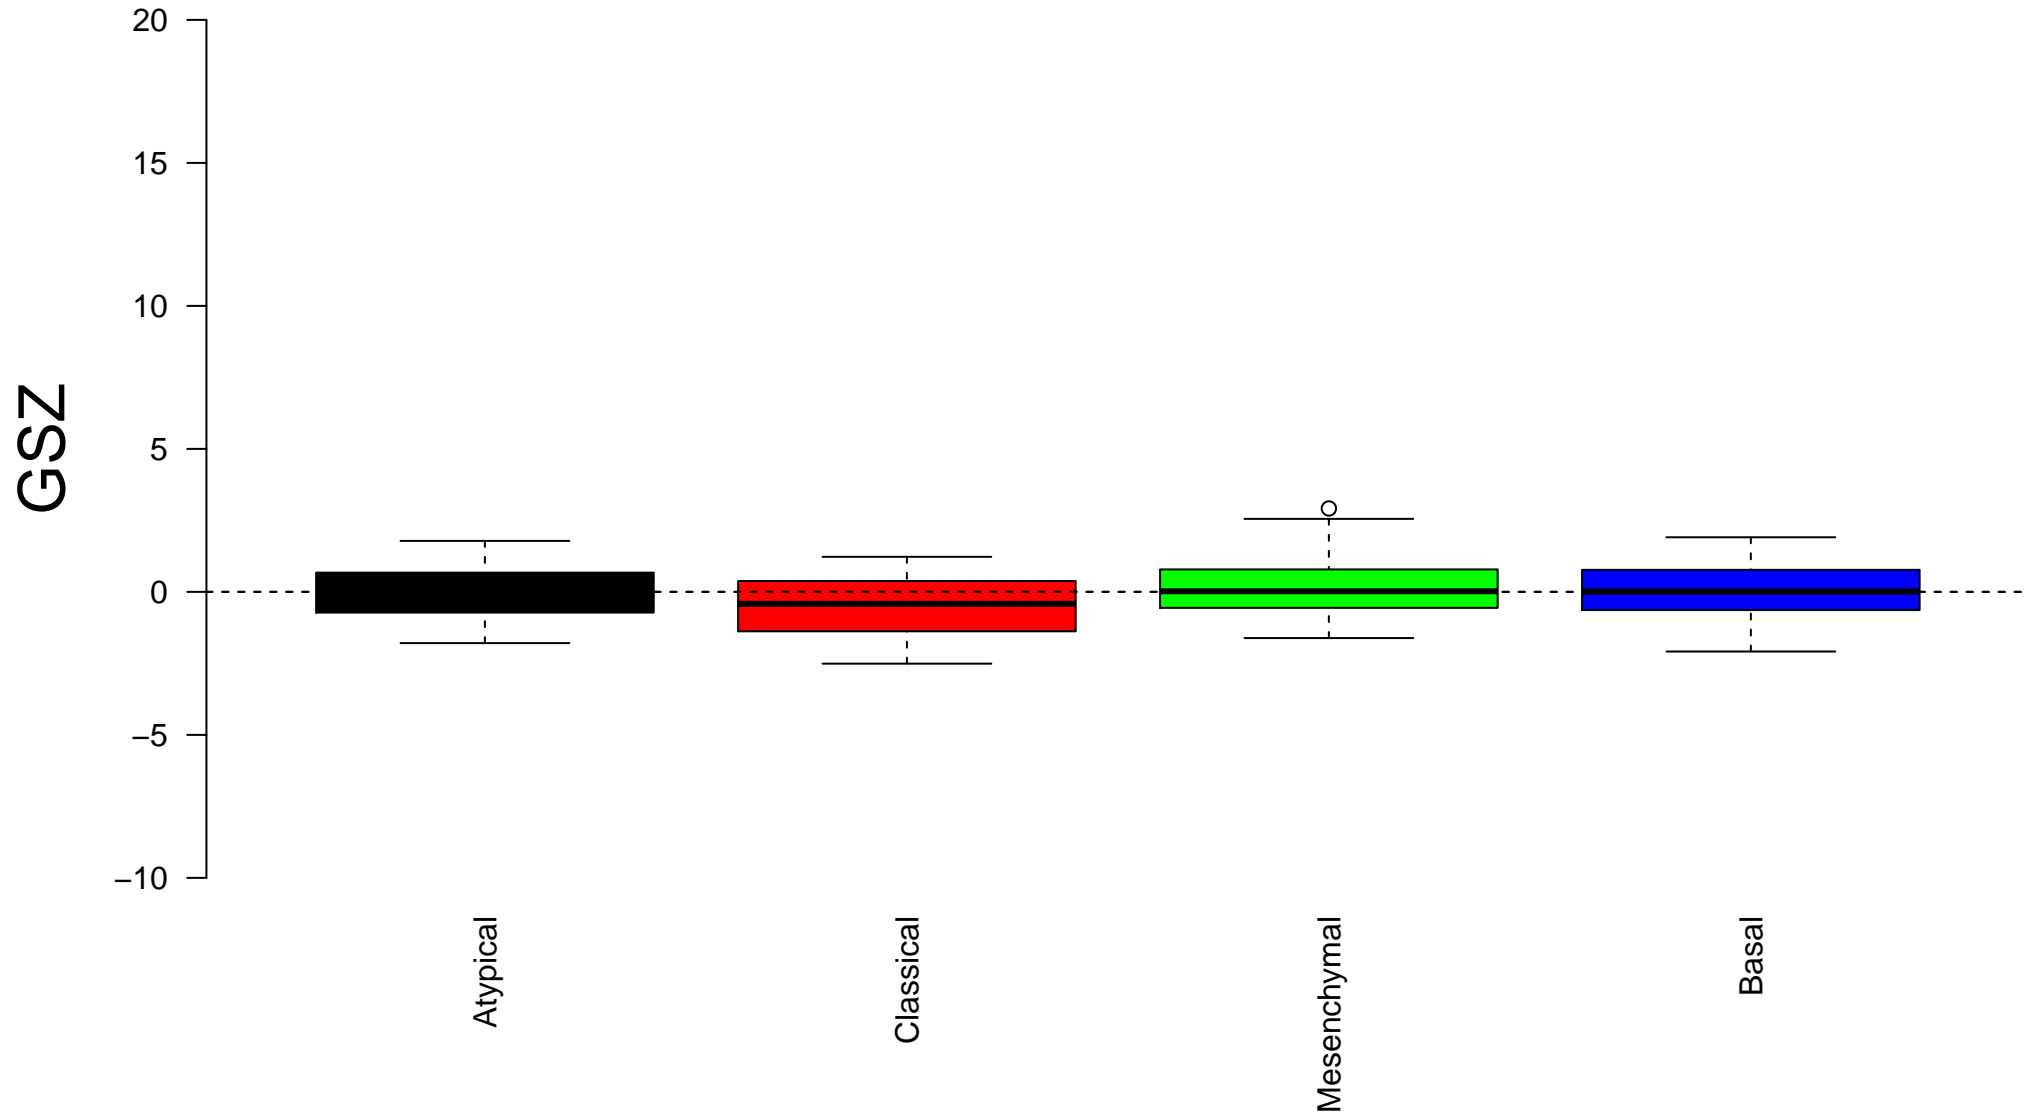

REACTOME_BOTULINUM_NEUROTOXICITY

REACTOME_BOTULINUM_NEUROTOXICITY

Enrichment in spots: REACTOME_BOTULINUM_NEUROTOXICITY

Expression of REACTOME_BOTULINUM_NEUROTOXICITY in Spot A

Expression of REACTOME_BOTULINUM_NEUROTOXICITY in Spot B

Expression of REACTOME_BOTULINUM_NEUROTOXICITY in Spot C

Expression of REACTOME_BOTULINUM_NEUROTOXICITY in Spot D

Expression of REACTOME_BOTULINUM_NEUROTOXICITY in Spot E

Expression of REACTOME_BOTULINUM_NEUROTOXICITY in Spot F

Expression of REACTOME_BOTULINUM_NEUROTOXICITY in Spot G

Expression of REACTOME_BOTULINUM_NEUROTOXICITY in Spot H

Expression of REACTOME_BOTULINUM_NEUROTOXICITY in Spot I

Expression of REACTOME_BOTULINUM_NEUROTOXICITY in Spot J